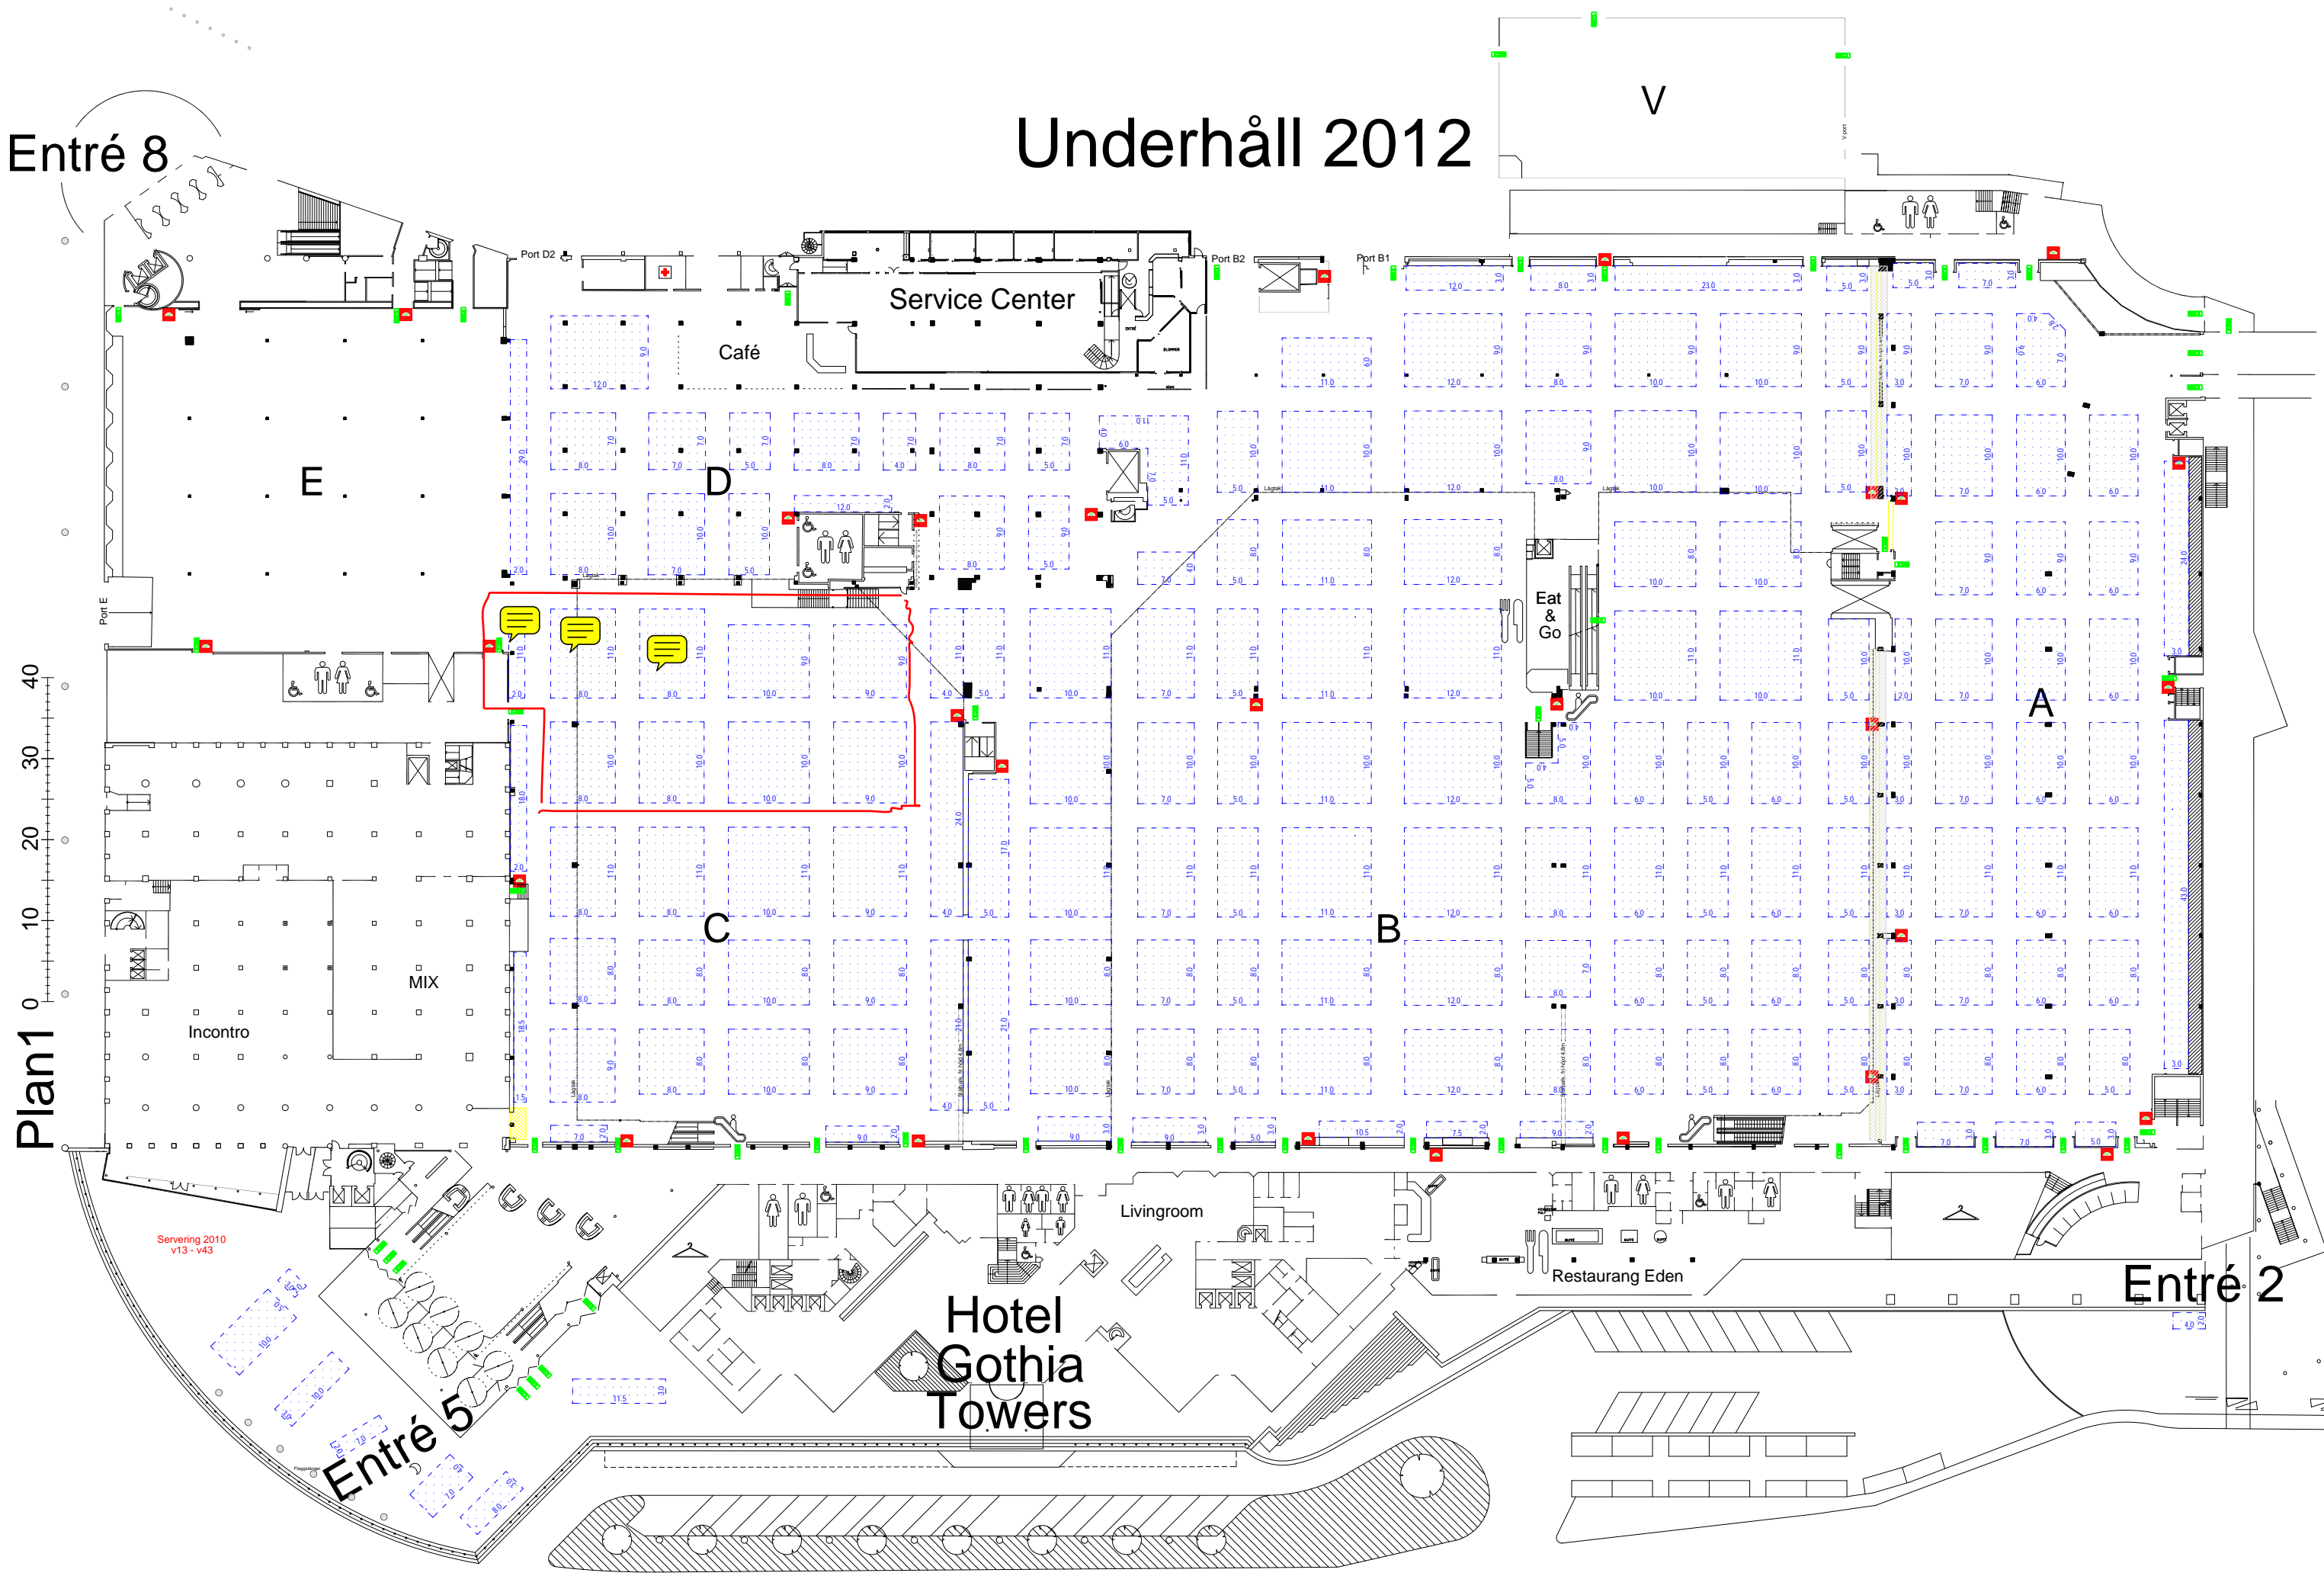

Entré 8

Underhåll 2012

Plan1
0 10 20 30 40

Service Center

Café

Eat & Go

Restaurang Eden

Livingroom

Hotel Gothia Towers

MIX

Incontro

Service Center

Café

Eat & Go

Restaurang Eden

Livingroom